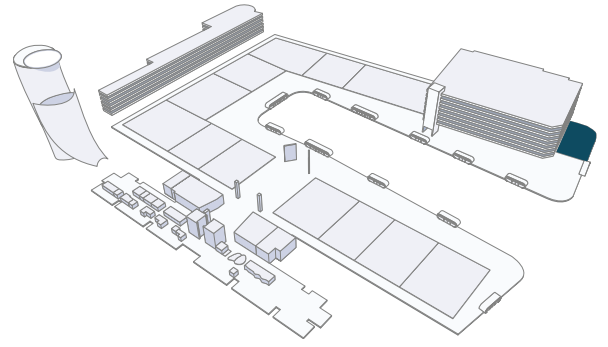

ADNEC

Al Maa'ed Hall

- > Luxurious 1,500sqm hall space can be used for weddings and banquets
- > 550sqm pre-function hall
- > 150sqm Majlis

> Additional facilities include:

- » Luxurious carpet throughout the main hall
- » Modern and elegant wall design finishing
- » Stage
- » VIP Majlis Chairs
- » Coffee Tables
- » Portable Walls
- » White Draping

Hall Size	1,500 sqm
Pre-Function Area	550 sqm
Hall width	27m
Hall length	55m
Hall ceiling height	6m
Hall chandelier height	3.2m
Maximum stage width	20m
Special Fittings	Al Maa'ed Hall has 8 Chandeliers each 3 meters in length
Additional Areas	Majlis, 2 x Kitchen Pantries, Band Area, 3 x bathrooms, an Office

Maximum Table Capacity	
Banquets	Conferences
70 Tables	1000 Chairs

Maximum Guest Capacity	
Banquets	Conferences
700 guests	1000 delegates (theatre style)

Additional Information
3m Main guest entrance gangway
2m Catering access and perimeter gangways
3m gangway behind stage as an emergency exit passage
There are no roof points in Al Maa'ed Hall