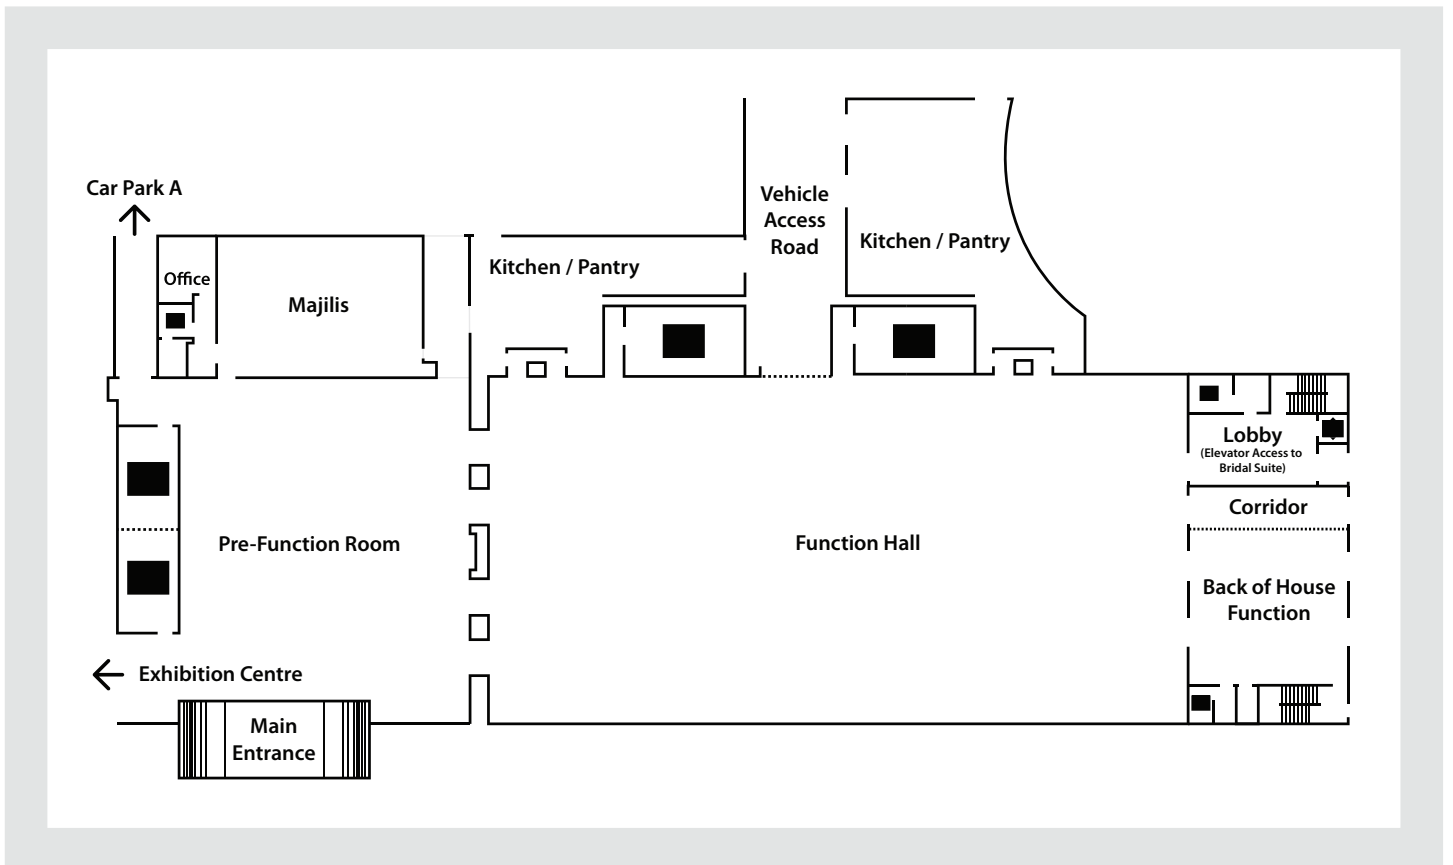

ADNEC

Al Maa'ed Hall

- > Luxurious 1,500sqm hall space can be used for weddings and banquets
- > 550sqm pre-function hall
- > 150sqm Majlis

> Additional facilities include:

- » Luxurious carpet throughout the main hall
- » Modern and elegant wall design finishing
- » Stage
- » VIP Majlis Chairs
- » Coffee Tables
- » Portable Walls
- » White Draping

Hall Size	1,500 sqm
Pre-Function Area	550 sqm
Hall width	27m
Hall length	55m
Hall ceiling height	6m
Hall chandelier height	3.2m
Maximum stage width	20m
Special Fittings	Al Maa'ed Hall has 8 Chandeliers each 3 meters in length
Additional Areas	Majlis, 2 x Kitchen Pantries, Band Area, 3 x bathrooms, an Office

Maximum Table Capacity	
Banquets	Conferences
70 Tables	1000 Chairs

Maximum Guest Capacity	
Banquets	Conferences
700 guests	1000 delegates (theatre style)

Additional Information
3m Main guest entrance gangway
2m Catering access and perimeter gangways
3m gangway behind stage as an emergency exit passage
There are no roof points in Al Maa'ed Hall